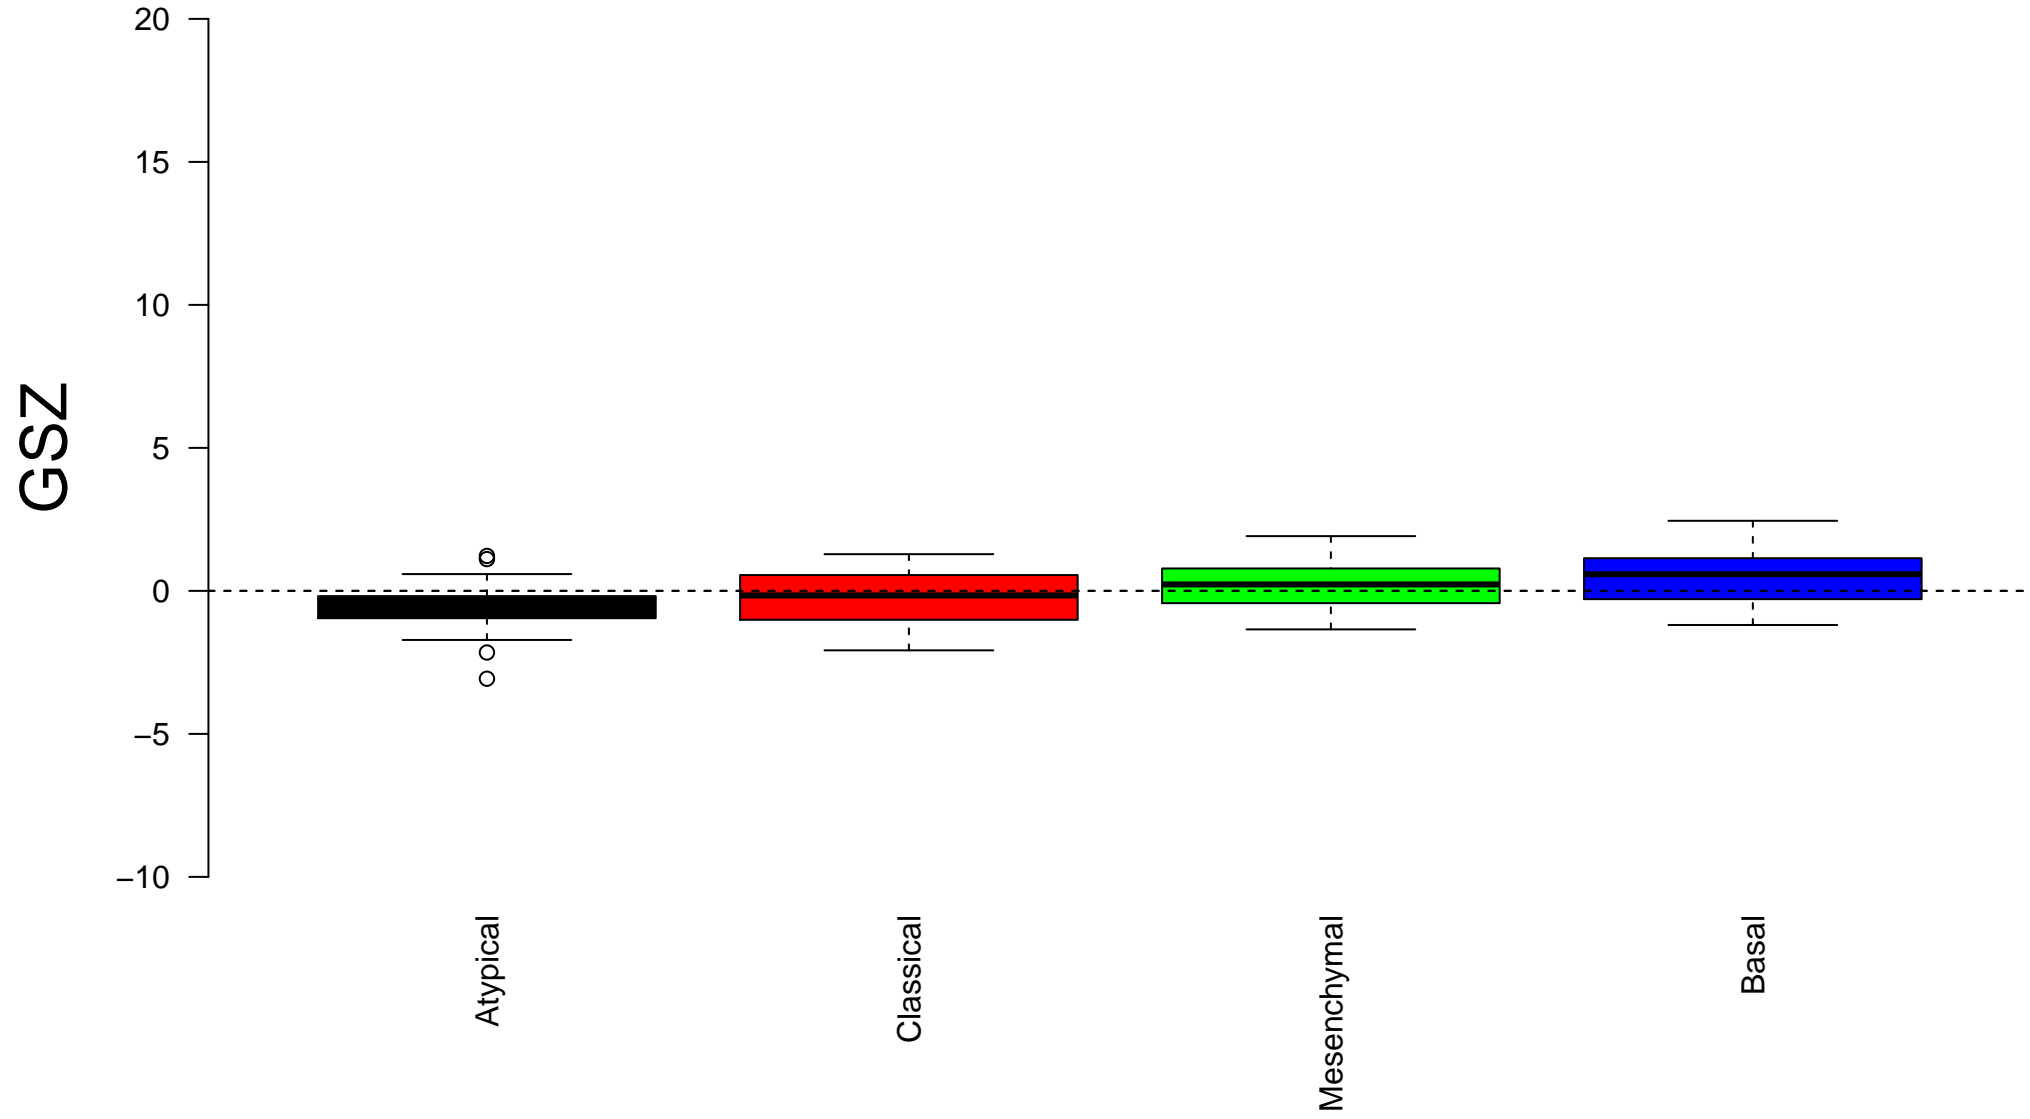

BONOME_OVARIAN_CANCER_SURVIVAL_OPTIMAL_DEBULKING

BONOME_OVARIAN_CANCER_SURVIVAL_OPTIMAL_DEBULKING

Enrichment in spots: BONOME_OVARIAN_CANCER_SURVIVAL_OPTIMAL_DEBULKING

Expression of BONOME_OVARIAN_CANCER_SURVIVAL_OPTIMAL_DEBULKING in Spot A

Expression of BONOME_OVARIAN_CANCER_SURVIVAL_OPTIMAL_DEBULKING in Spot B

Expression of BONOME_OVARIAN_CANCER_SURVIVAL_OPTIMAL_DEBULKING in Spot C

Expression of BONOME_OVARIAN_CANCER_SURVIVAL_OPTIMAL_DEBULKING in Spot D

Expression of BONOME_OVARIAN_CANCER_SURVIVAL_OPTIMAL_DEBULKING in Spot E

Expression of BONOME_OVARIAN_CANCER_SURVIVAL_OPTIMAL_DEBULKING in Spot F

Expression of BONOME_OVARIAN_CANCER_SURVIVAL_OPTIMAL_DEBULKING in Spot G